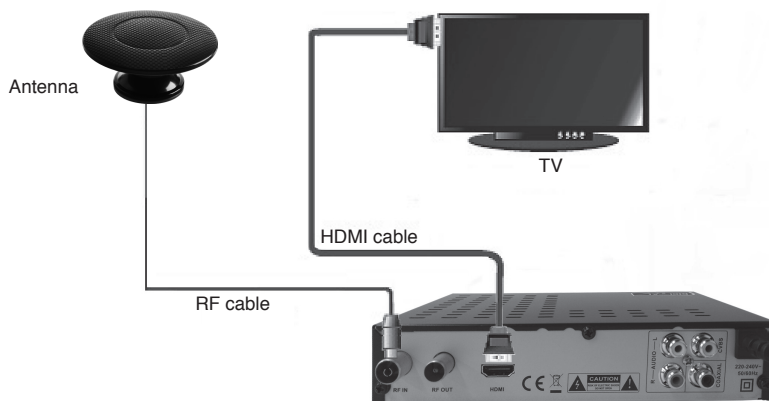

DRACO[®]
www.dracobox.com

ALL SET FOR
DIGITAL
STEREO

FULL HD
1920x1080

HDT2-7300

High Definition Digital TV Receiver

DVB T2

HI-SPEED
CERTIFIED **USB 2.0**

HDMI

EPG →

ENJOY DIGITAL TV IN SINGAPORE

Simple Set Up

Connecting the TV

Easy setup with instructions Manual included

KEY FEATURES

- Compact and Slim
- Plug and Play
- Robust Design
- SD/HD output
- MPEG-2 and MPEG-4 (H.264) compliant
- Support DVB-T and DVB-T2
- CVBS RCA/HDMI/COXIAL video/audio output
- Stereo audio RCA outputs
- Low power operation
- USB 2.0,Recording via USB HDD or ThumbDrive
- Parental Lock
- Aspect Ratio of 4:3, 16:9 and Letter Box
- Media Playback (MP3,FLAC,JPG,JPEG,MPG,MPEG,WMA MP4,AVI..)